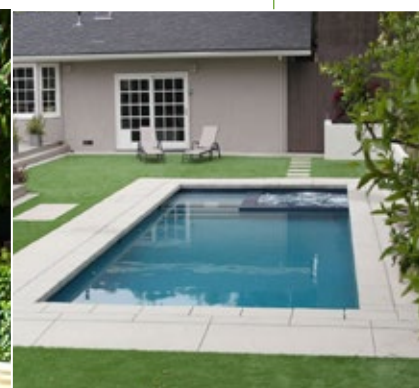

Whether you are looking for an area of your garden for your family dog, require safe, strong ground-cover for a private play area, are looking for your very own putting green or simply want your entire garden lawn to become an ever-green oasis all year round whilst saving water and money we are your solution.

Maze Grass meets all synthetic grass needs for homeowners, real estate companies, hotels, and installation companies.

For both residential and commercial, we can help you create a stress free, seamless and natural astro turf look that will match any surrounding and blend in with garden bushes, trees and flowers.

Maze Grass artificial grass is a brilliant way to spruce up your terrace or roof garden with a beautiful lawn that looks freshly cut and naturally green.

An artificial lawn allows you to create a lush, urban garden in the most unlikely of places. Imitation turf can also be used to transform your patio or swimming pool area.